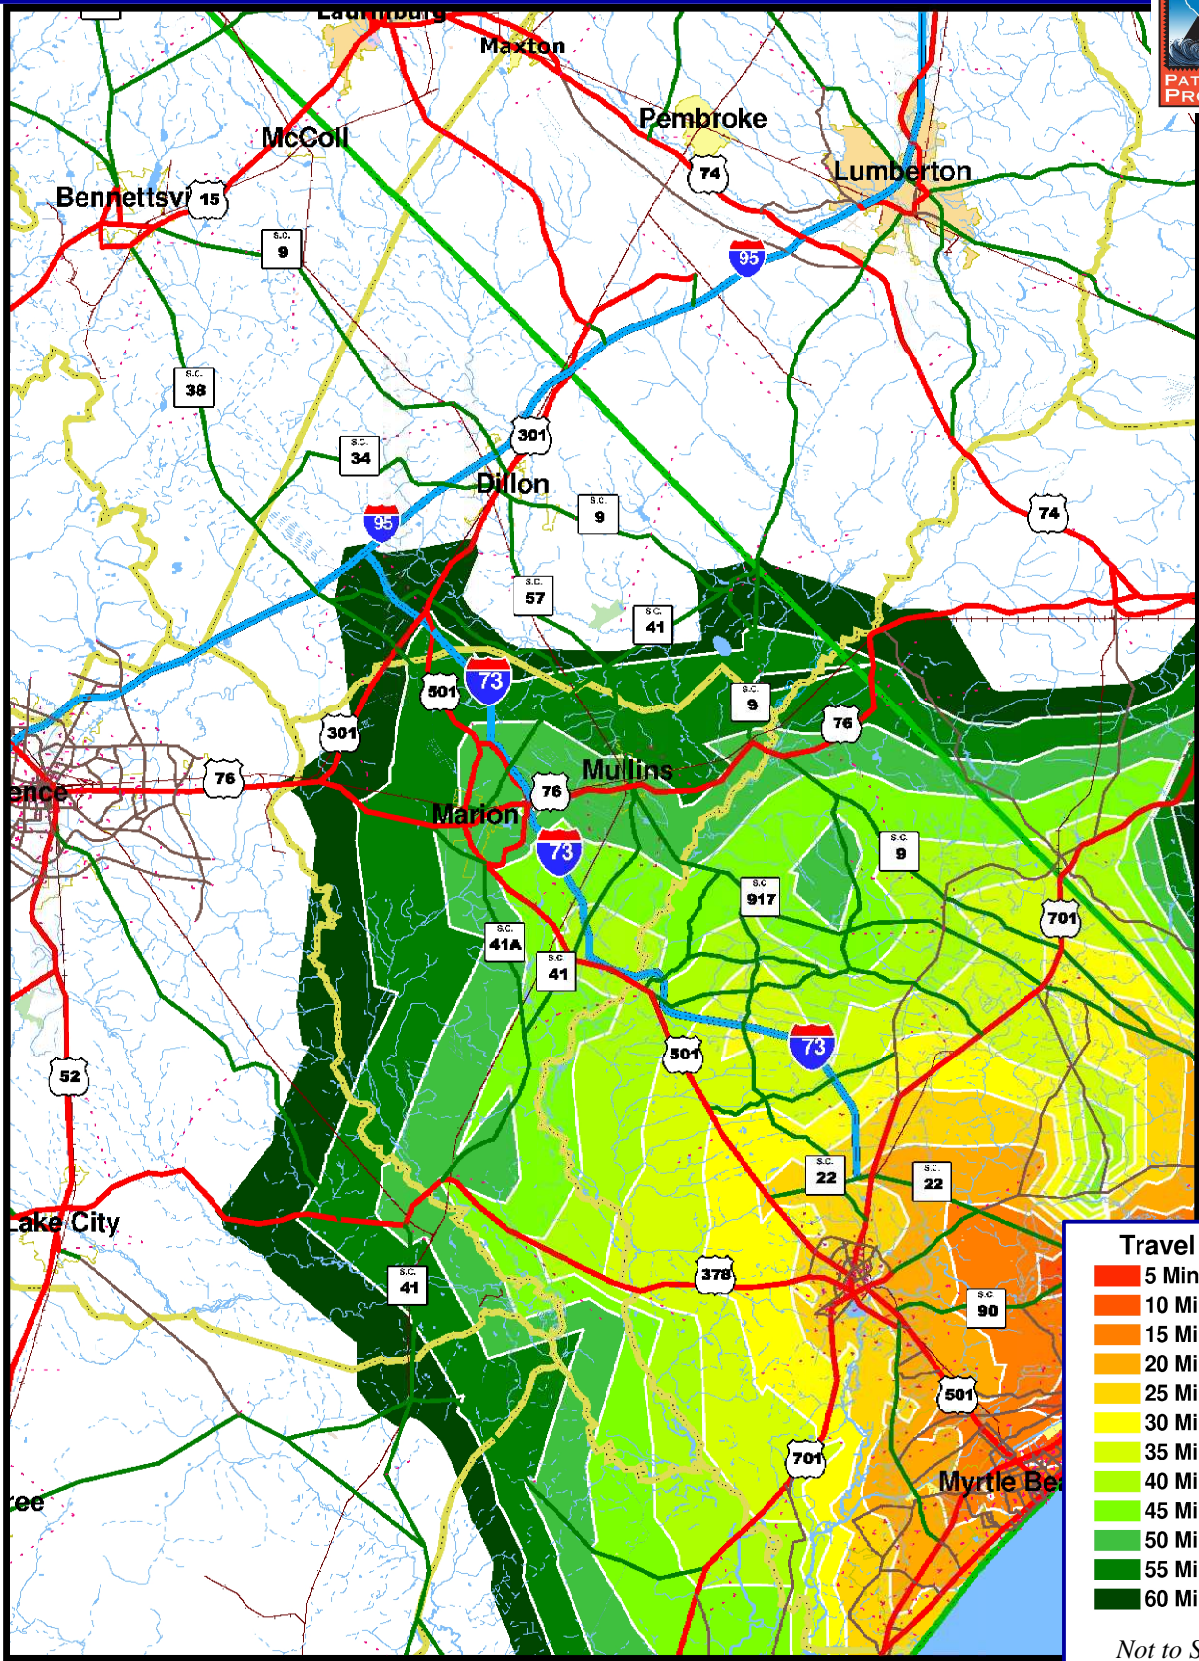

Not to Scale

FIGURE 2-19
2030 AADT TRAVEL TIME
ALTERNATIVE 4

Travel Time

- 5 Minutes
- 10 Minutes
- 15 Minutes
- 20 Minutes
- 25 Minutes
- 30 Minutes
- 35 Minutes
- 40 Minutes
- 45 Minutes
- 50 Minutes
- 55 Minutes
- 60 Minutes

Not to Scale

FIGURE 2-20
2030 AADT TRAVEL TIME
ALTERNATIVE 5

Not to Scale

FIGURE 2-21
2030 AADT TRAVEL TIME
ALTERNATIVE 6

FIGURE 2-22
2030 AADT TRAVEL TIME
ALTERNATIVE 7