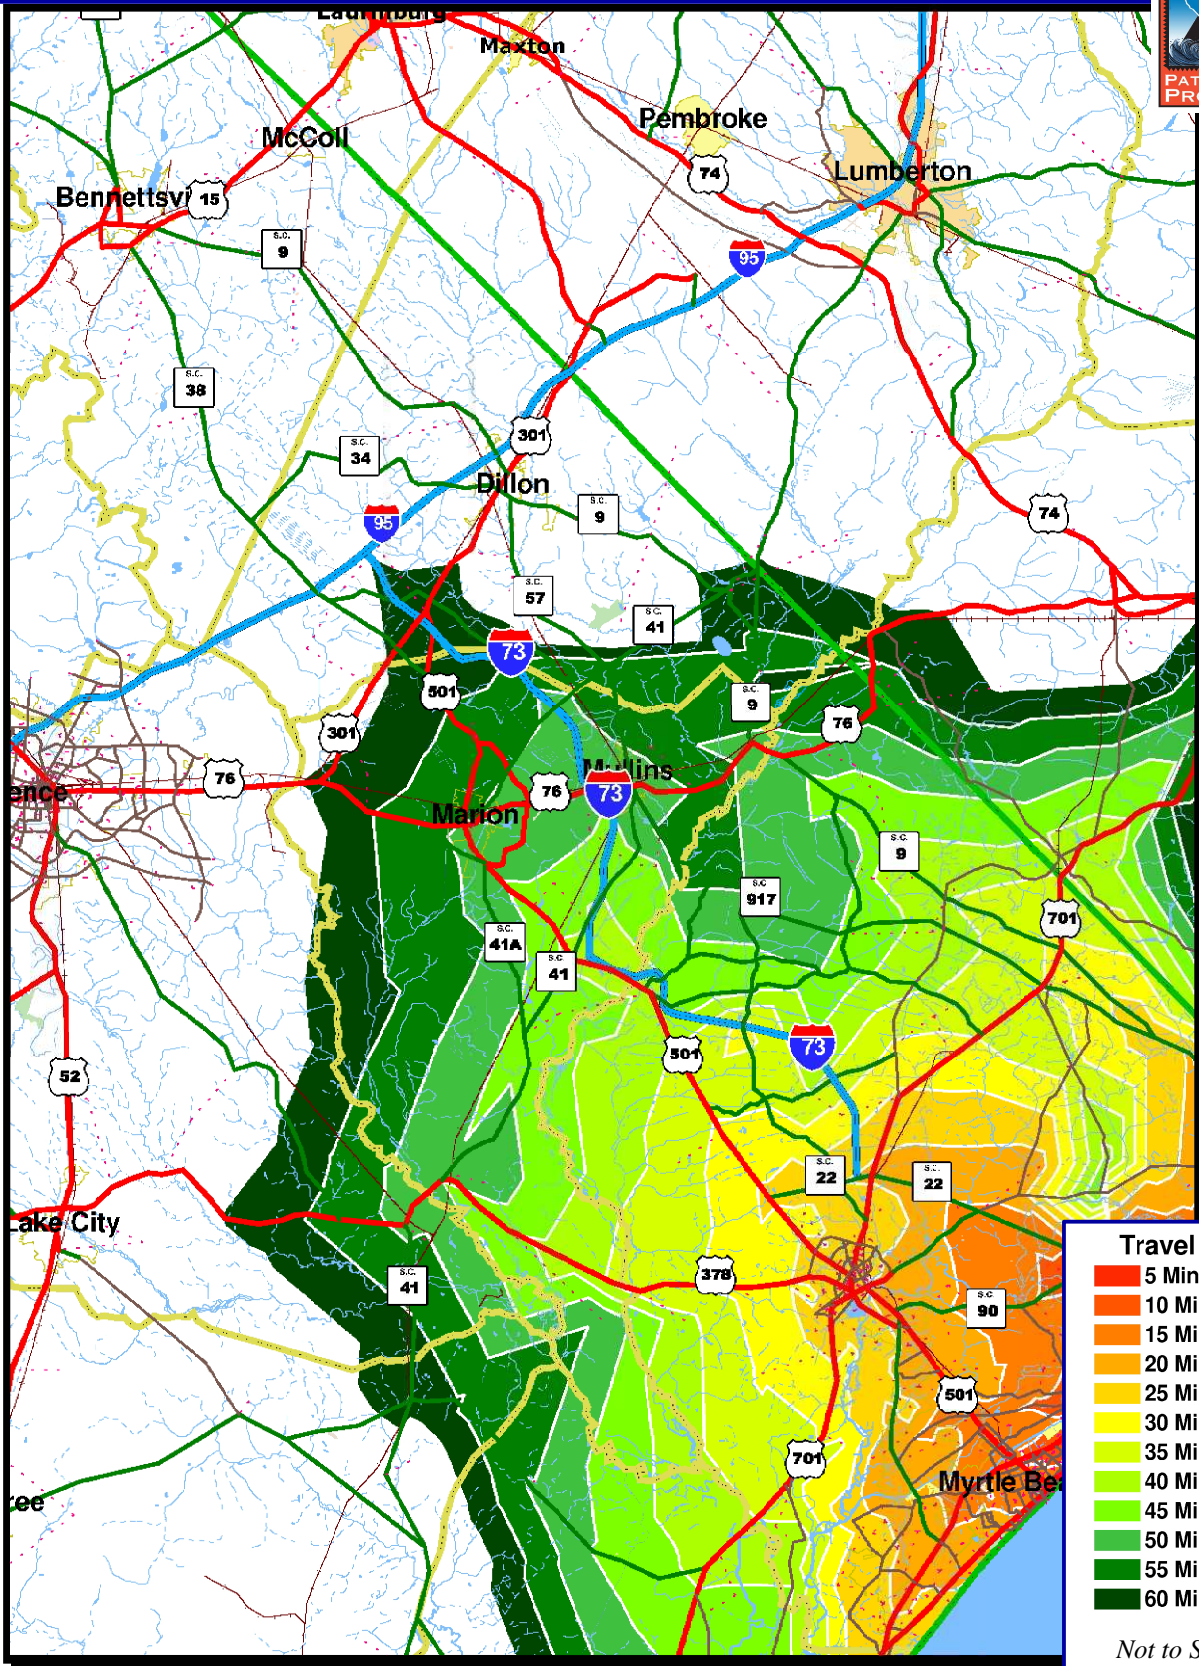

Not to Scale

FIGURE 2-19
2030 AADT TRAVEL TIME
ALTERNATIVE 4

Travel Time

- 5 Minutes
- 10 Minutes
- 15 Minutes
- 20 Minutes
- 25 Minutes
- 30 Minutes
- 35 Minutes
- 40 Minutes
- 45 Minutes
- 50 Minutes
- 55 Minutes
- 60 Minutes

Not to Scale

FIGURE 2-20
2030 AADT TRAVEL TIME
ALTERNATIVE 5

Not to Scale

FIGURE 2-21
2030 AADT TRAVEL TIME
ALTERNATIVE 6

FIGURE 2-22
2030 AADT TRAVEL TIME
ALTERNATIVE 7