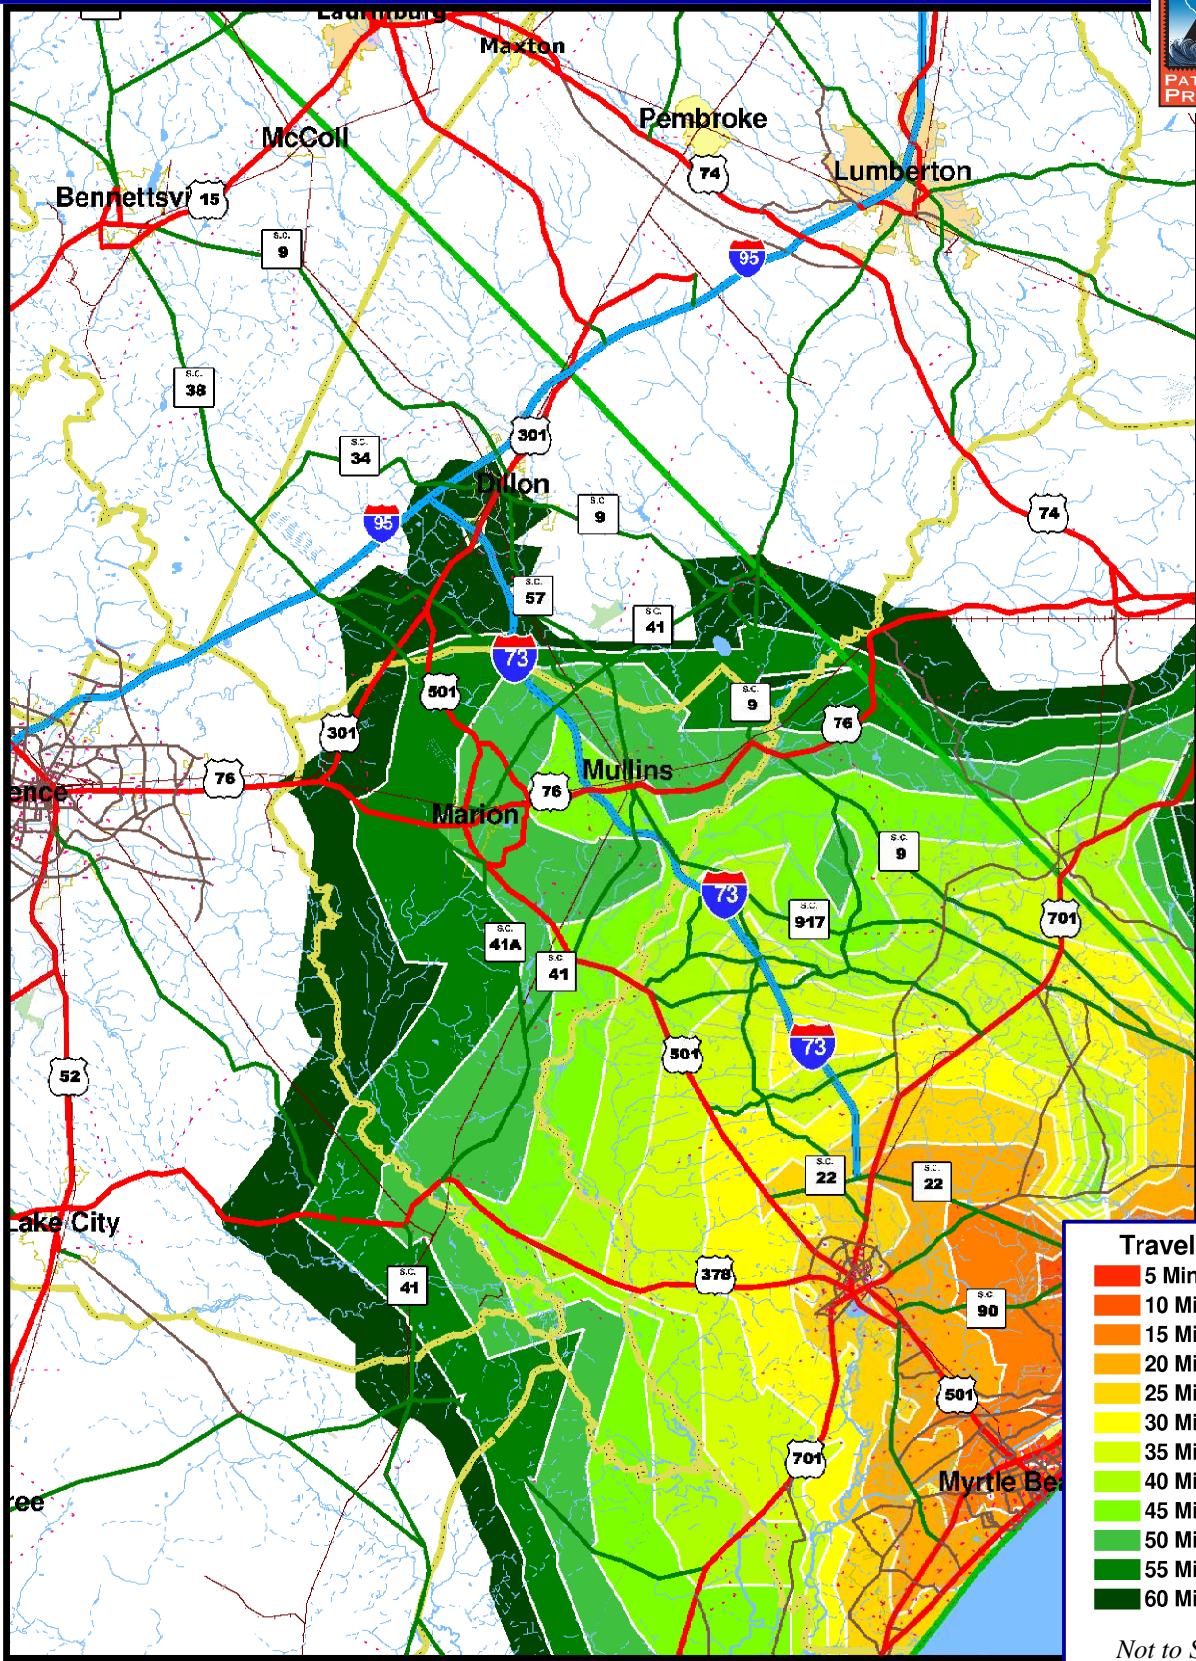

Not to Scale

FIGURE 2-19
2030 AADT TRAVEL TIME
ALTERNATIVE 4

Travel Time

- 5 Minutes
- 10 Minutes
- 15 Minutes
- 20 Minutes
- 25 Minutes
- 30 Minutes
- 35 Minutes
- 40 Minutes
- 45 Minutes
- 50 Minutes
- 55 Minutes
- 60 Minutes

Not to Scale

FIGURE 2-20
2030 AADT TRAVEL TIME
ALTERNATIVE 5

Not to Scale

FIGURE 2-21
2030 AADT TRAVEL TIME
ALTERNATIVE 6

FIGURE 2-22
2030 AADT TRAVEL TIME
ALTERNATIVE 7